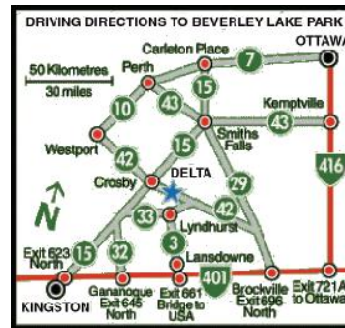

8 Lower Beverley Park Rd
5:00 p.m. - 8:30 p.m.
Hot Dogs / Coffee Available
Public Washrooms Inside

Acknowledgements

Thanks to all of our partners for their continued support.

Delta Agricultural Society (Delta Fair)
Delta Beautification Committee
Delta Mill Society
Delta United Church
Lower Beverley Lake Park Mgmt. Board
Lower Beverley Lake Park Seasonal Campers
Royal Canadian Legion, Branch 207 Delta
Township of Rideau Lakes
Willard's Bakery Products, Athens

Lower Beverley Lake Park 'Family Camping' Campground & Cottages

- 106 acres of pristine parkland with 235 campsites / 11 cottages / 2 bunkies
- Washrooms / showers / laundromat
- Snack Bar Plus / Pavilion
- Sandy beach / lighted playground
- Nature trails
- Canoe/ paddle boat / kayak rentals
- Softball complex
- Arcade / mini putt / horseshoe pits
- Events such as bingos, barbecues, breakfasts, children's events & concerts

Celebrating the Season

2018

Celebrating the Season

Bundle up for a wagon ride or an evening stroll around the park to see the trees and buildings all magically lit with over 100,000 lights.

Wagon ride tours to the park will depart from the Fair Grounds (110 Mill Creek Drive) between 5:00 p.m. and 8:30 p.m.
Admission Rates Apply.

Visitors wishing to walk through the park may enter the grounds at the Village Boat Launch. (41 Lower Beverley Lake Park Road)
Admission Rates Apply.

Christmas carols will be playing throughout the park with various festive displays being lit for your pleasure.