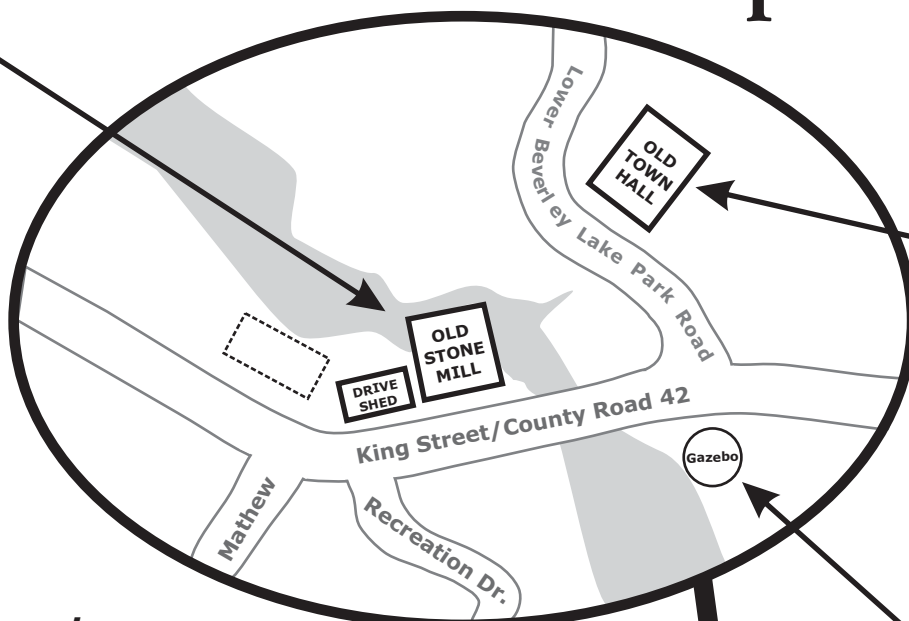

Delta Harvest Festival 2021 Event Map

OLD STONE MILL

9:00 am to 4:00 pm

- Open to the public
- Bread Baking Contest Judging - Saturday only - 11 am

MILL DRIVE SHED

- Closed (under renovation)

KING STREET

9:00 am to 4:00 pm

- Farmers Market
- Vendors

OLD TOWN HALL

9:00 am to 4:00 pm

* Public Washrooms *

- GINORMOUS Used Book Sale
- BBQ Hot Dogs (11 am to 1 pm)
- Preserves/Bake Table
- Cold Drinks

DELTA & AREA CEC

in front of hall

- Harvest Centrepiece Contest
- DO Delta Caps, Bucket Hats and Oliver the Otter Book Sale
- Harvest Take & Make Kits for Kids

RUSSELL GAZEBO

11:00 am to 2:00 pm

Musical Entertainment
Saturday & Sunday

Lower
Beverley
Lake

Lower Beverley Lake Park

LOWER BEVERLEY LAKE PARK

- 25% off camping rates - all weekend
- Wagon Rides to Village

FIRE HALL MUSEUM

9:00 am to 4:00 pm

Delta Fairgrounds

DELTA FAIRGROUNDS

9:00 am to 4:00 pm

- Pancakes, Sausages, Maple Syrup (Main Hall - 9 am to 2 pm)
- Car Show (10am to 2pm Saturday only)
- Jeff Code & Silver Wings (10am to 2pm Saturday only)
- Rynestone Magic Show - Sun. at Noon
- Children's Entertainment

St. Paul's Anglican Community Centre

9:00 am to noon

- Yard Sale

Upper
Beverley
Lake